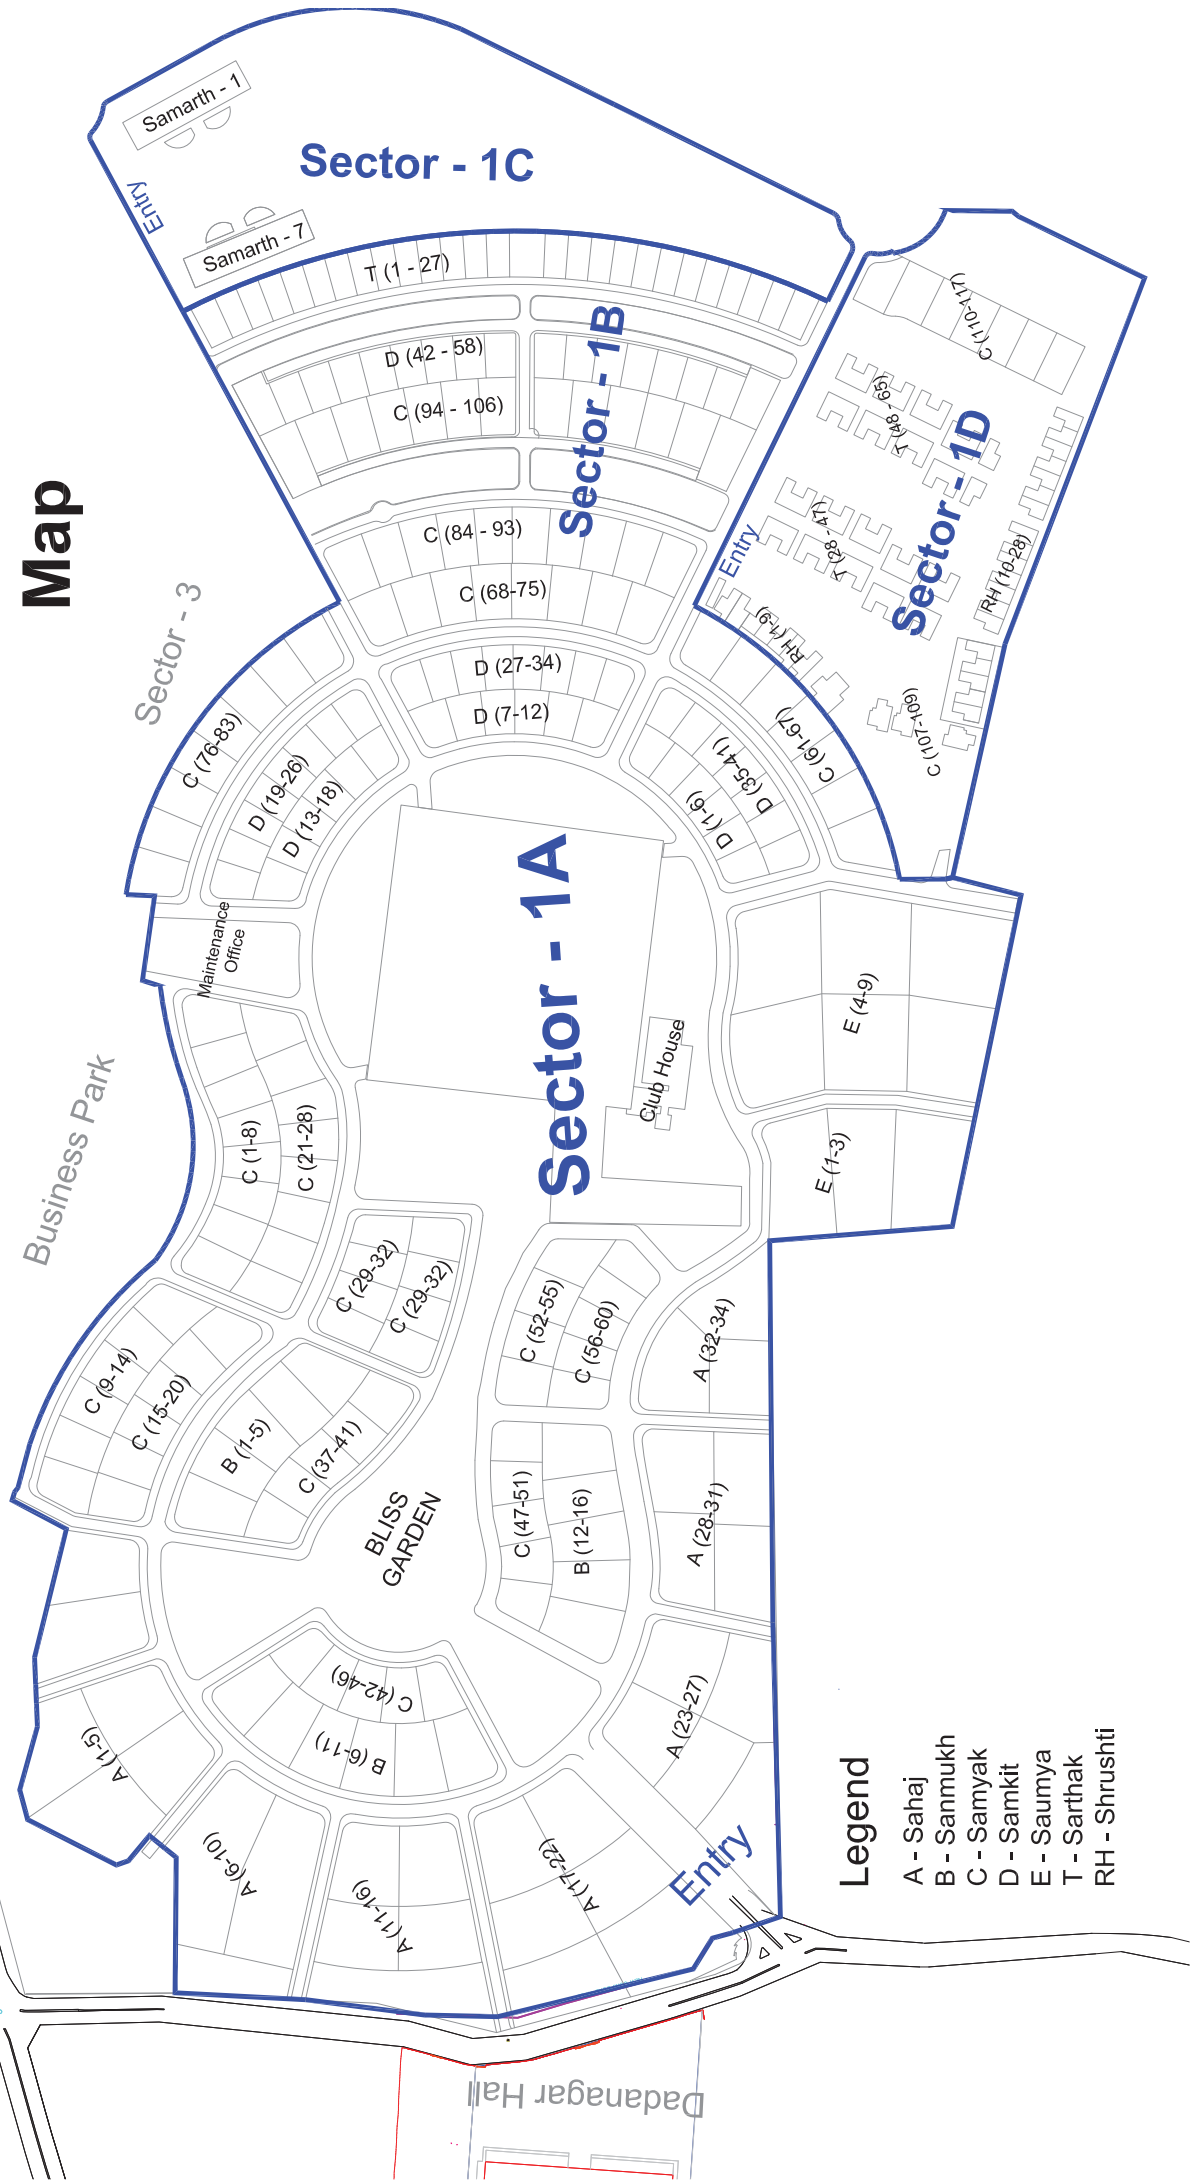

Simandhar City & ATPL Overall Map

Sector - 1 Map

- Legend**
- A - Sahaj
 - B - Sanmukh
 - C - Samyak
 - D - Samkit
 - E - Saumya
 - T - Sarthak
 - RH - Shrushti

Simandhar City Map

- Legend**
- A - Charitra
 - B - Gnan
 - C - Darshan
 - E - Mahavideh
 - T - Sambhav
 - V - Vitrag

SECTOR-3 AB

RAILWAY LINE

30 MTR. DP ROAD

ENTRY

SANIP

C1 SAMARPAN-1

SAMARPAN-2 C2

SAMARPAN-3 C3

SANIDHYA-4 A4

SANIDHYA-5 A5

SHASHWAT-1 D1

SHASHWAT-2 D2

SADHANA-8 B8

SANIDHYA-7 A7

SANIDHYA-6 A6

SANIDHYA-8 A8

21

20

19

18

17

16

15

14