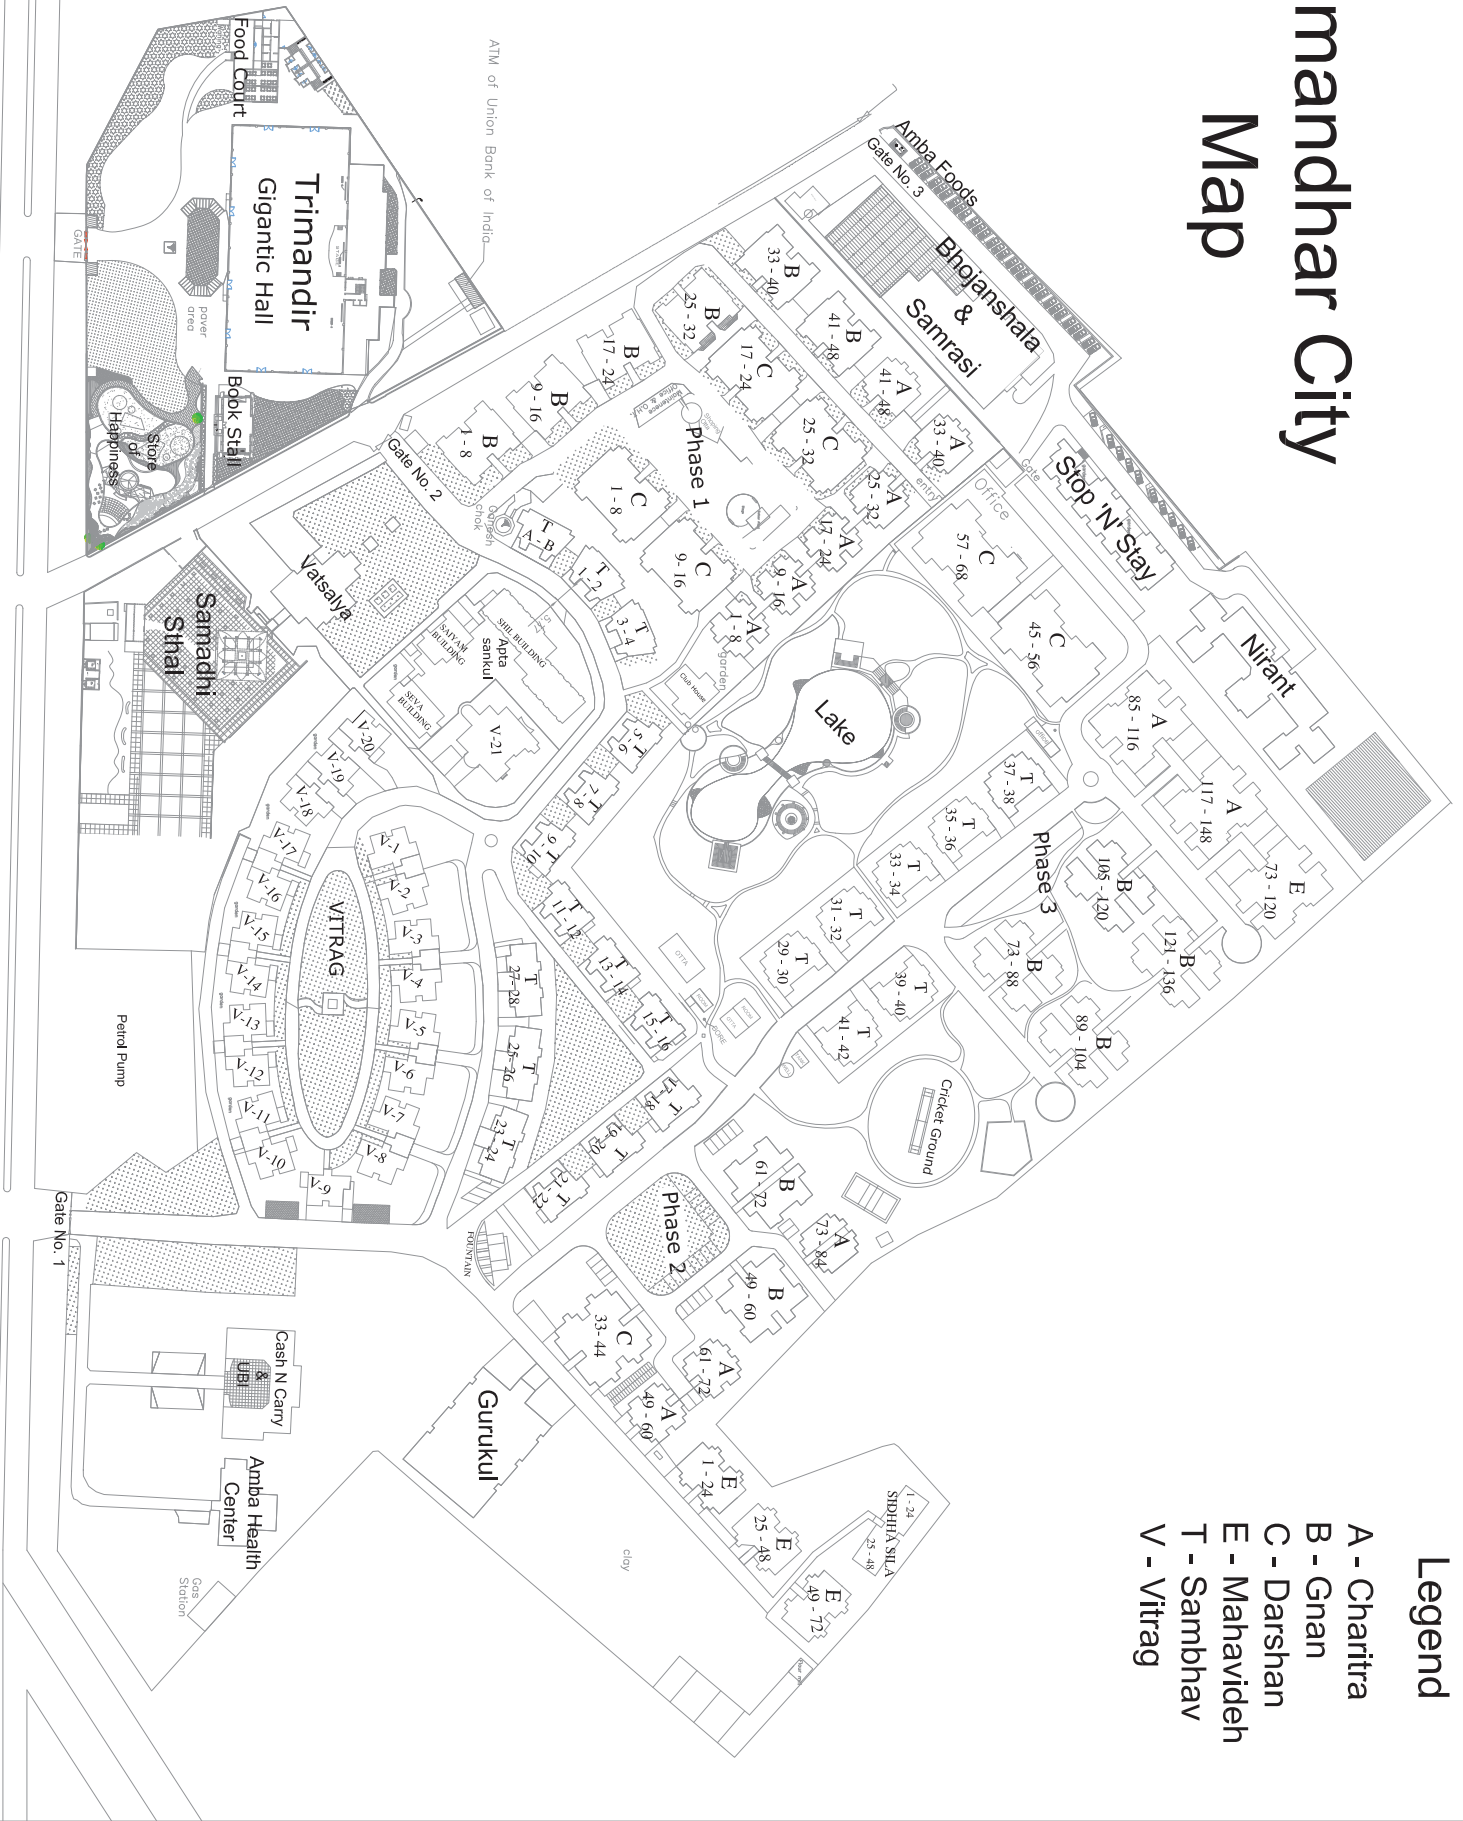

Simandhar City & ATPL Overall Map

Sector - 1 Map

- Legend**
- A - Sahaj
 - B - Sanmukh
 - C - Samyak
 - D - Samkit
 - E - Saumya
 - T - Sarthak
 - RH - Shrushti

Simandhar City Map

- Legend**
- A - Charitra
 - B - Gnan
 - C - Darshan
 - E - Mahavideh
 - T - Sambhav
 - V - Vitrag

SECTOR-3 AB

RAILWAY LINE

30 MTR. DP ROAD

ENTRY

SANIP

C1 SAMARPAN-1

SAMARPAN-2 C2

SAMARPAN-3 C3

SADHANA-2 B2

SADHANA-3 B3

SADHANA-1 B1

SANIDHYA-2 A2

SANIDHYA-1 A1

SADHANA-4 B4

SADHANA-5 B5

SANIDHYA-3 A3

21

20

19

18

17

16

15

14