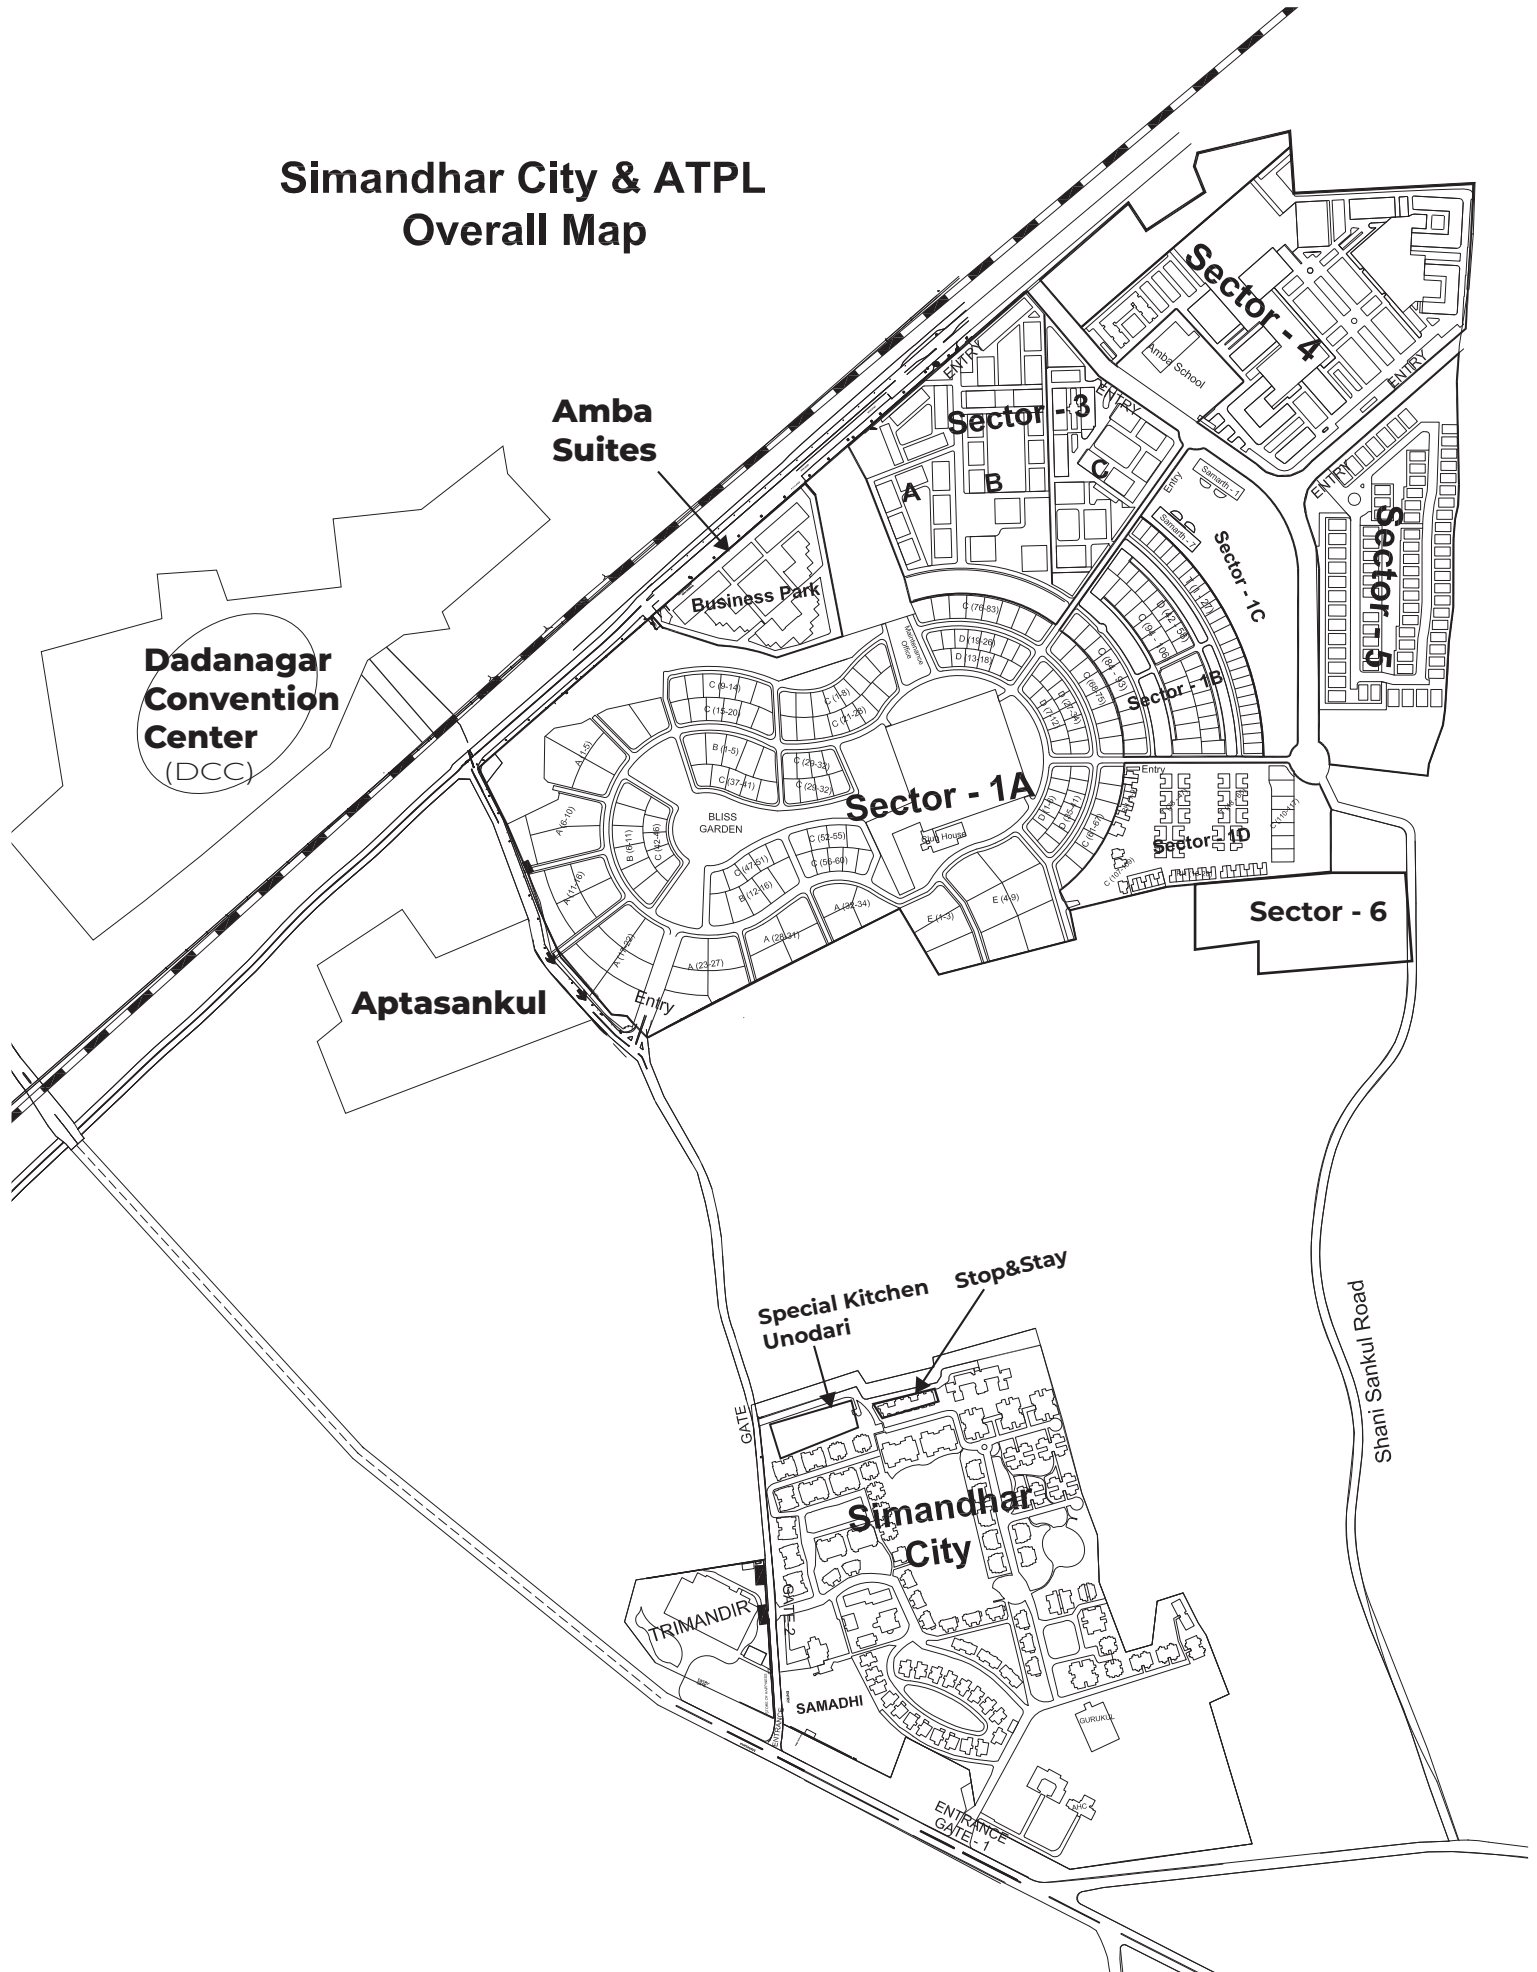

Simandhar City & ATPL Overall Map

Sector - 1 Map

- Legend**
- A - Sahaj
 - B - Sanmukh
 - C - Samyak
 - D - Samkit
 - E - Saumya
 - T - Sarthak
 - RH - Shrushti

Simandhar City Map

- Legend**
- A - Charitra
 - B - Gnan
 - C - Darshan
 - E - Mahavideh
 - T - Sambhav
 - V - Vitrag

SECTOR-3 AB

RAILWAY LINE

30 MTR. DP ROAD

ENTRY

SANIP

C1 SAMARPAN-1

SAMARPAN-2 C2

SAMARPAN-3 C3